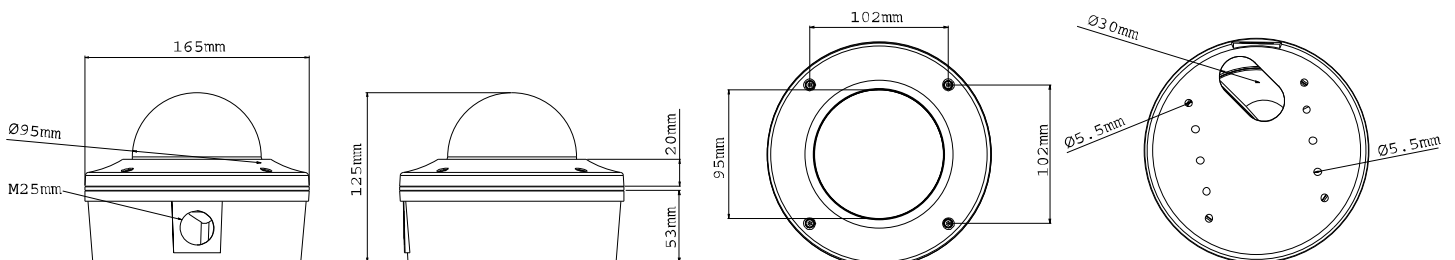

GV-VD220D / 221D / 222D / 223D 2MP H.264 IR Vandal Proof IP Dome

- 1/2.5" progressive scan CMOS
- Stream 1 from H.264 and MJPEG;
  Stream 2 from H.264, MPEG4 and MJPEG
- Up to 30 fps at 1920 x 1080
- IK10+ rating
  (for GV-VD220D and GV-VD221D only)
- IK7 rating
  (for GV-VD222D and GV-VD223D only)
- IP66 rating
- 3-axis mechanism (pan / tilt / roll)
- Removable IR-cut filter for Day/Night function
- External microphone
- Intelligent IR
- 2-way audio
- One sensor input and alarm output
- TV-out support
- Micro SD/SDHC Card Slot
- DC12V / AC24V / PoE
- Motion detection
- Tampering alarm
- Privacy mask
- IP address filtering
- Supports iPhone, iPad, Android & 3GPP
- 28 languages on Web interface

* No SD/SDHC card slot & local storage function for Argentina.

Models

Model	Housing Cover	Vandal Resistance
	Cover Color	
GV-VD220D	Transparent cover	IK10+
GV-VD221D	Smoked cover	IK10+
GV-VD222D	Transparent cover	IK7
GV-VD223D	Smoked cover	IK7

Active Tampering Alarm

Camera Shift