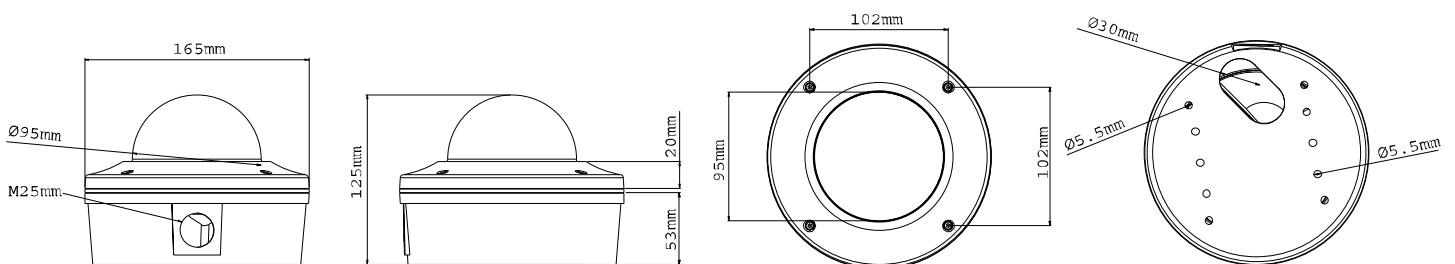

GV-VD320D /321D / 322D / 323D 3MP H.264 IR Vandal Proof IP Dome

- 1/2.5" progressive scan CMOS
- Stream 1 from H.264 and MJPEG; Stream 2 from H.264, MPEG4 and MJPEG
- Up to 20 fps at 2048 x 1536
- IK10+ rating (for GV-VD320D and GV-VD321D only)
- IK7 rating (for GV-VD322D and GV-VD323D only)
- IP66 rating
- 3-axis mechanism (pan / tilt / roll)
- Removable IR-cut filter for Day/Night function
- External microphone
- Intelligent IR
- 2-way audio
- One sensor input and alarm output
- TV-out support
- Micro SD/SDHC Card Slot
- DC12V / AC24V / PoE
- Motion detection
- Tampering alarm
- Privacy mask
- IP address filtering
- Supports iPhone, iPad, Android & 3GPP
- 28 languages on Web interface

* No SD/SDHC card slot & local storage function for Argentina

Models

Model	Housing Cover Cover Color	Vandal Resistance
GV-VD320D	Transparent cover	IK10+
GV-VD321D	Smoked cover	IK10+
GV-VD322D	Transparent cover	IK7
GV-VD323D	Smoked cover	IK7

Active Tampering Alarm

Camera Shift