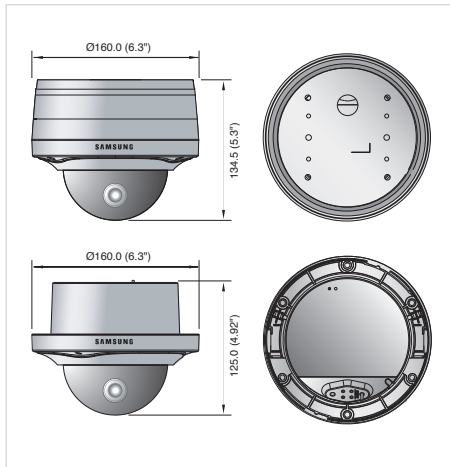

3Megapixel Full HD Network Vandal-Resistant Dome Camera

SNV-7080

Dimensions

Unit : mm (inch)

Accessories (Optional)

Specifications

SNV-7080N/P

VIDEO		
Imaging Device	1/2.8" 3M PS CMOS	
Total Pixels	2,144(H) x 1,588(V)	
Effective Pixels	2,096(H) x 1,561(V)	
Scanning System	Progressive	
Min. Illumination (TBD)	Color : 1Lux (F1.2, 50IRE), 0.017Lux (Sens-up 60x) B/W : 0.08Lux (F1.2, 50IRE), 0.001Lux (Sens-up 60x)	
S / N Ratio	50dB	
Video Output	CVBS : 1.0 Vp-p / 75Ω composite, 704 x 480(N), 704 x 576(P), for installation	
LENS		
Focal Length (Zoom Ratio)	3 ~ 8.5mm (2.8x) Motorized vari-focal	
Max. Aperture Ratio	F1.2	
Angular Field of View	H : 100°(Wide) ~ 35.3°(Tele), V : 74.6°(Wide) ~ 26°(Tele)	
Min. Object Distance	0.5m (1.64ft)	
Focus Control	Remote control via network (Manual, One-shot AF)	
Lens Type	DC auto iris	
Mount Type	Board-in type	
PAN / TILT / ROTATE		
Pan Range	0° ~ 355°	
Tilt Range	0° ~ 90°	
Rotate Range	0° ~ 355°	
OPERATIONAL		
Camera Title	Off / On (Displayed up to 15 characters)	
Day & Night	Auto (ICR) / Color / B/W / External B/W	
Backlight Compensation	Off / BLC / HLC / WDR	
Wide Dynamic Range	(* 2M mode only), 52dB	
Contrast Enhancement	SSDR (Samsung Super Dynamic Range) (Off / On)	
Digital Noise Reduction	SSNR III (2D+3D noise filter) (Off / On)	
Motion Detection	Off / On (4 programmable zones)	
Privacy Masking	Off / On (1ea 4 point polygonal + 16ea rectangular zones)	
Sens-up (Frame Integration)	Off / Auto (2x ~ 60x)	
Gain Control	Off / Low / Medium / High	
White Balance	ATW / AWC / Manual / Indoor / Outdoor	
Electronic Shutter Speed	Auto / A.FLK / Manual (1/30 ~ 30,000sec)	
Flip / Mirror	Off / On	
Alarm I/O	Input 1ea / Output 1ea (Relay)	
NETWORK		
Ethernet	RJ-45 (10/100BASE-T)	
Video Compression Format	H.264, MJPEG	
Resolution	3M mode - H.264 : Max. 20fps at all resolutions MJPEG : 800 x 600 ~ 320 x 180 - 20fps 1280 x 1024 ~ 1600 x 1200 - 15fps 1920 x 1080 ~ 2048 x 1536 - 10fps	
	2M mode - H.264 : Max. 30fps at all resolutions (When WDR on, Max. framerate is Max. 15fps.) MJPEG : 800 x 600 ~ 320 x 180 - 30fps 1280 x 1024 ~ 1920 x 1080 : 15fps	
	Max. Framerate	3M mode : Max. 20fps, 2M mode : Max. 30fps * When WDR on, Max. framerate is Max. 15fps
	Smart Codec	Yes (Area based method, Face detection method)
Video Quality Adjustment	H.264 : Compression level, Target bitrate level control MJPEG : Quality level control	
Bitrate Control Method	H.264 : CBR or VBR, MJPEG : VBR	
Streaming Capability	Multiple streaming (Up to 6 profiles)	
Audio I/O	Mic / Line in, Line out	
Audio Compression Format	G.711 u-law	
Audio Communication	Bi-directional audio	
IP	IPv4, IPv6	
Protocol	TCP/IP, UDP/IP, RTP(UDP), RTP(TCP), RTSP, NTP, HTTP, HTTPS, SSL, DHCP, PPPoE FTP, SMTP, ICMP, IGMP, SNMPv1/v2c/v3(MIB-2), ARP, DNS, DDNS, ONVIF	
Security	HTTPS(SSL) login authentication, Digest login authentication IP address filtering, User access log, 802.1x authentication	
Streaming Method	Unicast / Multicast	
Max. User Access	10 users at unicast mode	
Memory Slot	SD/SDHC memory slot	
ONVIF Conformance	Yes	
Webpage Language	English, French, German, Spanish, Italian, Chinese, Korean, Russian, Japanese, Swedish, Danish, Portuguese, Turkish, Polish, Czech, Rumanian, Serbian, Dutch, Croatian, Hungarian, Greek	
Web Viewer	Supported OS : Windows XP / VISTA / 7, MAC OS Supported Browser : Internet Explorer 7.0 or Higher, Firefox, Google Chrome, Apple Safari	
Central Management Software	NET-i viewer	
ENVIRONMENTAL		
Operating Temperature / Humidity	-40°C ~ +50°C (-40°F ~ +122°F) / Less than 90% RH	
Ingress Protection	IP66 Grade (Waterproof)	
ELECTRICAL		
Input Voltage	12V DC, 24V AC, PoE (IEEE802.3af)	
Power Consumption	Max. 7W (Heater off), Max. 11W (Heater on) *Heaters work with 24VAC only	
MECHANICAL		
Color / Material	Ivory / Aluminum	
Dimensions (WxH)	Ø160.0 x 134.5mm (Ø6.3" x 5.3")	
Weight	1.4Kg (3.09 lb)	