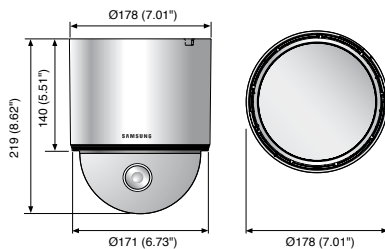

SCP-3430//2430