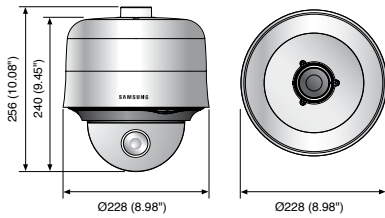

Dimensions

Unit : mm (inch)

SCP-3430H//2430H