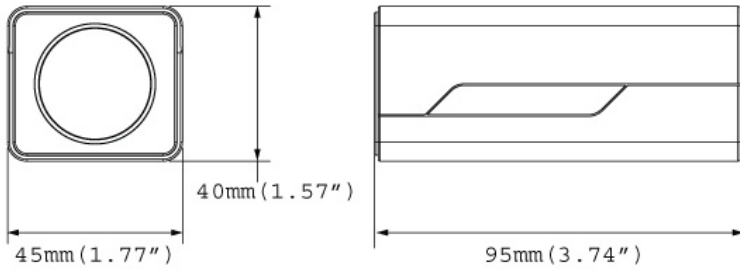

### Models

Model	Iris	Focal Length (mm)	Maximum Aperture	Image Format
GV-UBX2301-0F	Fixed	3	F/1.6	1/3"
GV-UBX2301-1F	Fixed	4	F/1.6	1/3"
GV-UBX2301-2F	Fixed	8	F/1.6	1/3"

## Dimensions