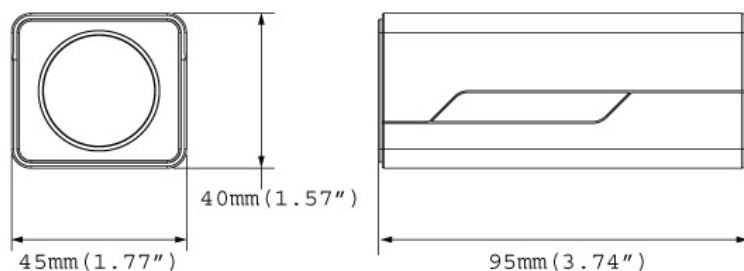

### Models

Model	Iris	Focal Length (mm)	Maximum Aperture	Image Format
GV-UBX1301-0F	Fixed	3	F/1.6	1/3"
GV-UBX1301-1F	Fixed	4	F/1.6	1/3"
GV-UBX1301-2F	Fixed	8	F/1.6	1/3"

## Dimensions