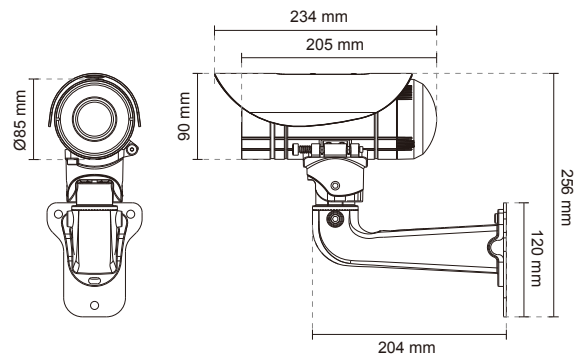

Dimensions

Compatible Accessories

Mounting Kits

Power Adapter

PoE Kits

All specifications are subject to change without notice. Copyright © 2012 VIVOTEK INC. All rights reserved.

Distributed by: