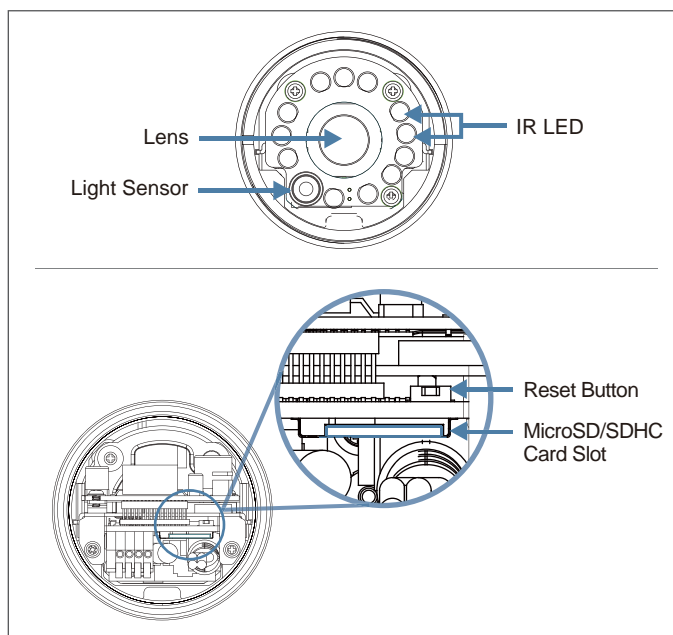

External and Internal View

All specifications are subject to change without notice. Copyright ©2010 VIVOTEK INC. All rights reserved.

Distributed by:

6F, No.192, Lien-Cheng Rd., Chung-Ho, Taipei County, Taiwan
Tel: +886 2 8245 5282 | Fax: +886 2 8245 5532 | E-mail: sales@vivotek.com

VIVOTEK USA, INC.
470 Lakeside Drive Suite C, Sunnyvale, CA 94085 USA
Tel: 408-773-8686 | Fax: 408-773-8298 | E-mail: salesusa@vivotek.com