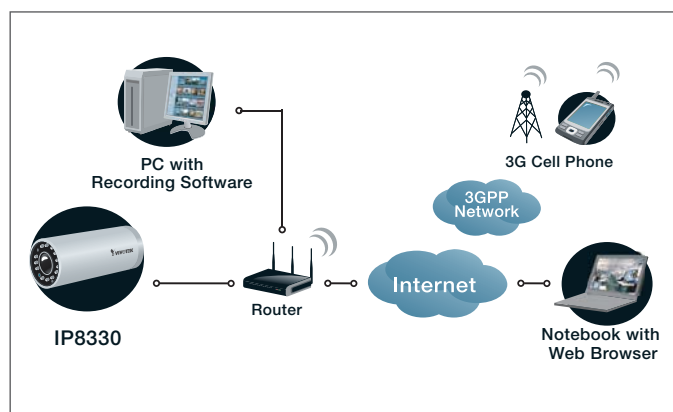

Approvals	CE, LVD, FCC, VCCI, C-Tick
Operating Environments	- Temperature: -20 ~ 50 °C (-4 ~ 122 °F) - Humidity: 90% RH
Viewing System Requirements	- OS: Microsoft Windows 7/Vista/XP/2000 - Browser: Mozilla Firefox, Internet Explorer 6.x or above - Cell phone: 3GPP player - Real Player: 10.5 or above - Quick Time: 6.5 or above
Installation, Management, and Maintenance	- Installation Wizard 2 32-CH ST7501 recording software - Supports firmware upgrade
Applications	SDK available for application development and system integration
Warranty	12 months

System Overview